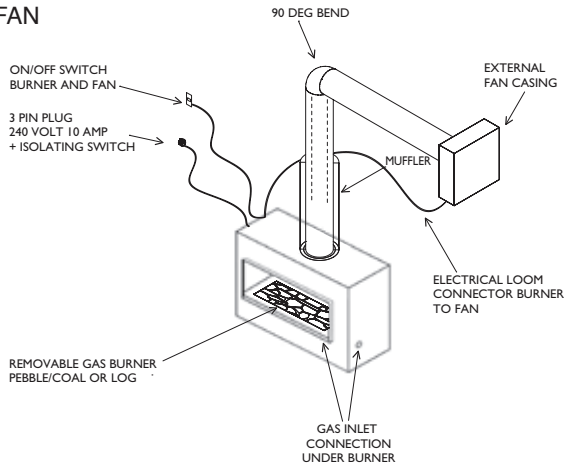

EXTERNAL FAN SIDE EXIT