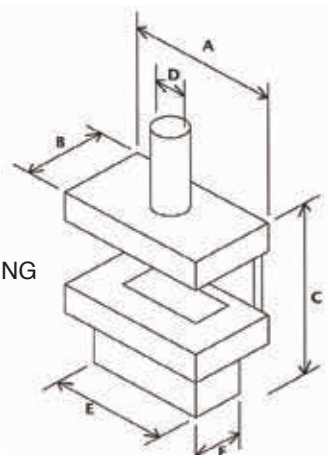

\*OPENING DIMENSIONS

DOUBLE SIDED	A*	B*	C	C1	D	E	F	G	H	J
700 LOW LINE	730	291	450	25	670	1000	250	300	282	720
850 LOW LINE	880	291	450	25	770	1095	250	300	282	870
1100 LOW LINE	1130	291	450	25	770	1358	250	300	282	1120
1500 LOW LINE	1530	291	435	40	900	1746	300	350	282	1520
2000 LOW LINE	2030	291	435	40	900	2246	300	350	282	2020

\*OPENING DIMENSIONS

**FEATURES AND BENEFITS**

- Iron bark logs, pebbles or coal
- New stunning clean-faced design
- Decorative fire only, yet still produces some good proximate radiant heat
- Clip-on child safety screen
- Available with stainless steel or black trim options – sizes 50,100 or 150mm
- Electronic ignition for easy lighting and convenience
- Power flue option for horizontal venting applications
- 55mj and 61mj/hr for logs and 65mj/hr and 72mj/hr for pebbles or coal
- Available in NG and LPG
- Stainless steel back and side reflectors for all units where applicable

Measurements for Cantilever Natural draft and Power flue models.

Flue sizes for power flues vary – refer to dealer.

**FREESTANDING**

	A	B	C	D	E	F	HEAT CAPACITY	
FREESTANDING	875	455	890	195	700	300	PEBBLES 25m <sup>2</sup>	LOGS 40m <sup>2</sup>