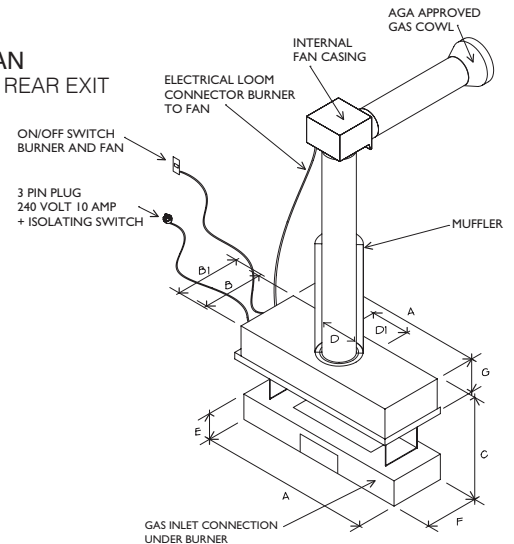

INTERNAL FAN CANTILEVER – REAR EXIT

	A	A1	B	B1	C	D	D1	E	F	G
CANTILEVER 700	1190	1266	440	478	455	225	275	177	405	336
CANTILEVER 1100	1424	1500	440	478	455	225	275	177	405	336

Measurements for Cantilever Natural draft and Power flue models.

Flue sizes for power flues vary – refer to dealer.