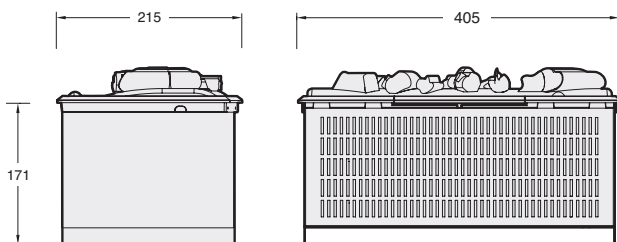

We offer two sizes: The cassette 400 and the cassette 600, with our help, you can design your own bespoke electric fire using either of these two models.

These are the two cassettes:

Cassette 400

Model:	Cassette 400
Width:	405mm (16")
Height:	171mm (7")
Depth:	215mm (8½")

Cassette 600

Model:	Cassette 600
Width:	564mm (22¼")
Height:	171mm (7")
Depth:	215mm (8½")

Here are just a few design options using the cassette 400.

Designing with one cassette 400 ▶

Designing with two cassettes – pebble option