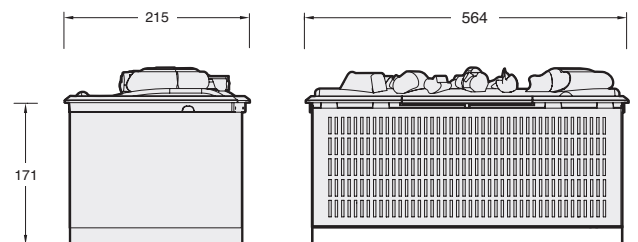

We offer two sizes: The cassette 400 and the cassette 600, with our help, you can design your own bespoke electric fire using either of these two models.

These are the two cassettes:

Cassette 400

Model:	Cassette 400
Width:	405mm (16")
Height:	171mm (7")
Depth:	215mm (8½")

Cassette 600

Model:	Cassette 600
Width:	564mm (22¼")
Height:	171mm (7")
Depth:	215mm (8½")

Here are just a few design options using the cassette 400.

Designing with one cassette 400 ▶

Designing with two cassettes – pebble option