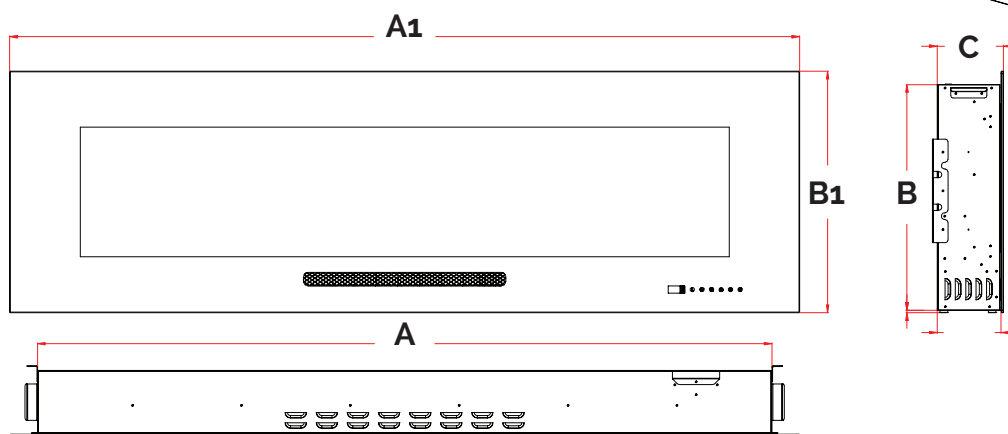

- Remote control
- 2 yr warranty*

*Terms and conditions apply

Model	A		A1		B		B1		C	
	mm	inches	mm	inches	mm	inches	mm	inches	mm	inches
Vision 36	808	32	915	36	440	17 1/3	466	18 1/3	123	4 7/8
Vision 42	962	38	1067	42	440	17 1/3	466	18 1/3	123	4 7/8
Vision 50	1163	46	1270	50	440	17 1/3	466	18 1/3	123	4 7/8
Vision 60	1417	56	1524	60	440	17 1/3	466	18 1/3	123	4 7/8
Vision 72	1722	68	1829	72	440	17 1/3	466	18 1/3	123	4 7/8